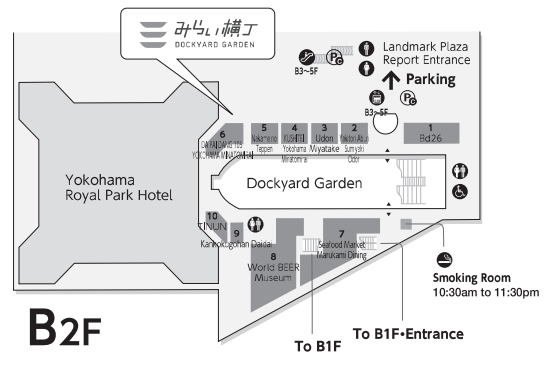

B2F

- **1** Dragon Kalbi BBQ restaurant 045-222-5529
- **2** Hakata Motsu-nabe OYAMA Beef organ meat hotpot 045-228-8488

B2F

- **1** Bd26 Italian 045-222-5670
- **2** Yakitori Aburi Sumiyaki Odori Charcoal flame grill, yakitori & chicken specialties 045-650-1261
- **3** Udon Miyatake Udon izakaya 045-227-6200
- **4** KUSHITEI Yokohama Minatomirai Deep fried skewers 045-319-4824
- **5** Nakame no Teppen Robata 045-319-6625
- **6** DA PAI DANG 105 YOKOHAMA MINATOMIRAI Taiwanese street foods 045-232-4850
- **7** Seafood Market Marukami Dining Kaisen shokudou & yushoku 045-263-9303
- **8** World BEER Museum World beer bar & restaurant 045-664-2988
- **9** Kankokugohan Daidai Korean foods 045-227-8577
- **10** TINUN Thailand foods 045-228-7407

Queen's Tower A

4F

- **1** H'T Minatomirai Shared office 0120-836-039

3F

- **1** Conde House Yokohama Furniture 045-682-5588
- **2** Premium photo studio CRANE Furisode (Rental & photography) 045-224-5866
- **3** Four Sis & Co. Rental wedding dresses 045-680-0300
- **4** H'T MINATOMIRAI THE GARDEN Shared office 0120-836-039