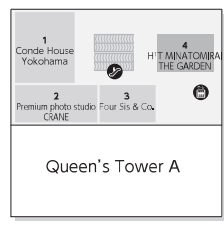

Queen's Tower A

4F

- 1** H'T Minatomirai Shared office 0120-836-039

3F

- 1** Conde House Yokohama Furniture 045-682-5588
- 2** Premium photo studio CRANE Furisode (Rental & photography) 045-224-5866
- 3** Four Sis & Co. Rental wedding dresses 045-680-0300
- 4** H'T MINATOMIRAI THE GARDEN Shared office 0120-836-039