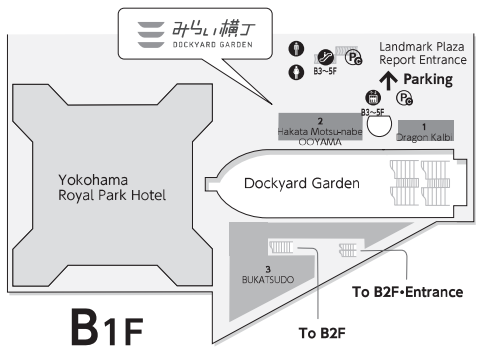

B1F

- **3** BUKATSUDO Shared space 045-681-2880