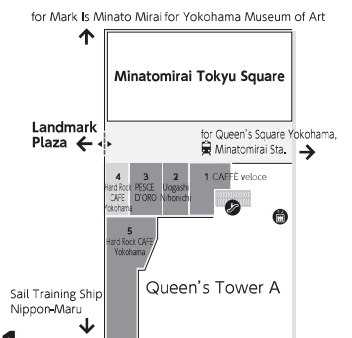

Queen's Tower A

4F

- 1** H'T Minatomirai Shared office 0120-836-039

3F

- 1** Conde House Yokohama Furniture 045-682-5588
- 2** Premium photo studio CRANE Furisode (Rental & photography) 045-224-5866
- 3** Four Sis & Co. Rental wedding dresses 045-680-0300
- 4** H'T MINATOMIRAI THE GARDEN Shared office 0120-836-039

2F

- 1** Cruise Planet Cruises & overseas/domestic travels 045-224-8050
- 2** Doctor Belee Queen's Men's fashion 045-682-5605
- 3** NEEL Wristwatch 045-264-4371
- 4** minato coffee Coffee stand 045-682-5501
- 5** Eggs 'n Things Hawaiian casual restaurant 045-211-4511