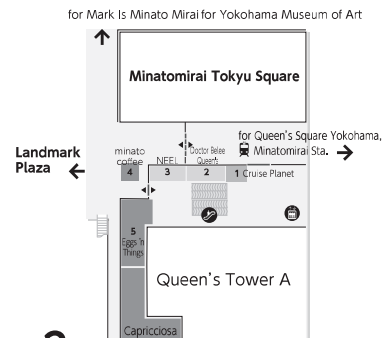

Queen's Tower A

4F

- 1** H'T Minatomirai Shared office 0120-836-039

3F

- 1** Conde House Yokohama Furniture 045-682-5588
- 2** Premium photo studio CRANE Furisode (Rental & photography) 045-224-5866
- 3** Four Sis & Co. Rental wedding dresses 045-680-0300
- 4** H'T MINATOMIRAI THE GARDEN Shared office 0120-836-039