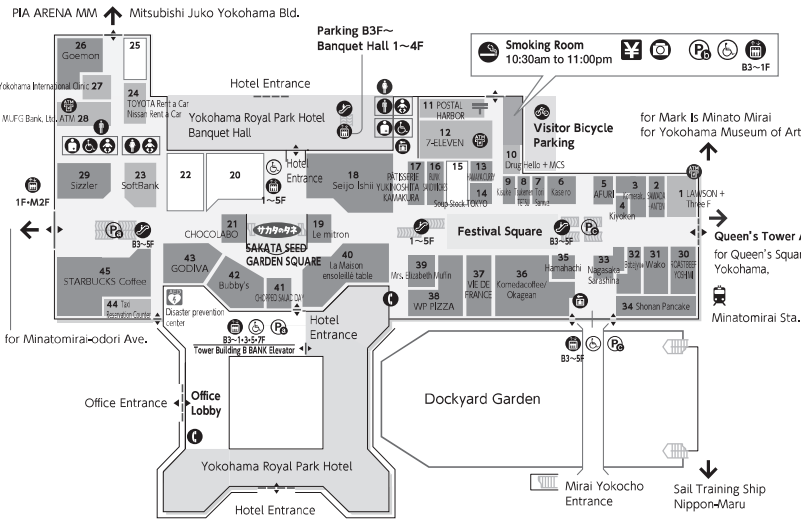

- Shop
- Service
- Cafe, Restaurant, Food

- **11** POSTAL HARBOR Post office 045-222-5110
- **12** 7-ELEVEN Convenience store 045-222-5711
- **13** HAMAYA CURRY Curry specialty store 045-264-8163
- **14** Soup Stock TOKYO Deji 045-224-6855
- **15** Coming Soon
- **16** BUNK SANDWICHES Sandwiches cafe 045-228-8167
- **17** PÂTISSERIE YUKINOSHITA KAMAKURA Sweets 045-319-4800
- **18** Seijo Ishii Super market 045-227-9744
- **19** Le mitron Bakery 045-228-8078
- **20** Coming Soon
- **21** CHOCOLABO Chocolates, cookies, gelato & goods 045-507-8648
- **22** Coming Soon
- **23** SoftBank Mobile 045-264-9277
- **24** TOYOTA Rent a Car Rent a car 045-651-0800
- Nissan Rent a Car Rent a car 045-227-8523
- **25** Coming Soon
- **26** Goemon Spaghetti 045-222-5197
- **27** Yokohama International Clinic General medicine 045-224-2111

- **28** MUFG Bank, Ltd. ATM ATM
- **29** Sizzler American restaurant 045-222-5316
- **30** ROASTBEEF YOSHIMI Western food & cafe 045-228-8008
- **31** Wako Pork cutlet 045-222-5124
- **32** Boteju- Okonomiyaki 045-222-5122
- **33** Nagasaka Sarashina Buckwheat noodles 045-232-4578
- **34** Shonan Pancake Pancake cafe & restaurant 045-222-7761
- **35** Sushi rolls & Chinese noodles Hamahachi Hand-rolled sushi & Chinese noodles 045-306-5367
- **36** Komedacoffee/Okagean Coffee shop 045-777-5577
- **37** VIE DE FRANCE Bakery cafe 045-222-5116
- **38** WP PIZZA Pizza, salad & sandwiches 045-228-9396
- **39** Mrs. Elizabeth Muffin Muffins 045-222-5115
- **40** La Maison ensoleillé table Cafe & restaurant 045-226-5839
- **41** CHOPPED SALAD DAY Chopped salad 045-305-6579
- **42** Bubby's American cafe & restaurant 045-681-0306
- **43** GODIVA Chocolates 045-222-5168
- **44** Taxi Reservation Counter Taxi reservation 045-224-1234
- **45** STARBUCKS Coffee Coffee store 045-225-0317

1F

- **1** LAWSON + Three F Convenience store 045-222-5130
- **2** SAWADA HANTEN Chinese cuisine 045-264-6606
- **3** Komeraku Create bowl of rice & soup 045-640-5088
- **4** Kiyoken Chinese boxed lunches 045-222-5172
- **5** AFURI Ramen 045-307-0787
- **6** Kaseiro Dim sum 045-222-5132
- **7** Tori Sanwa Cook food 045-263-8180
- **8** Tsukemen TETSU Noodle 045-670-7877
- **9** Kisuke Beef tongue barbecue house 045-228-7835
- **10** Drug Hello + MCS Drug store 045-222-5140