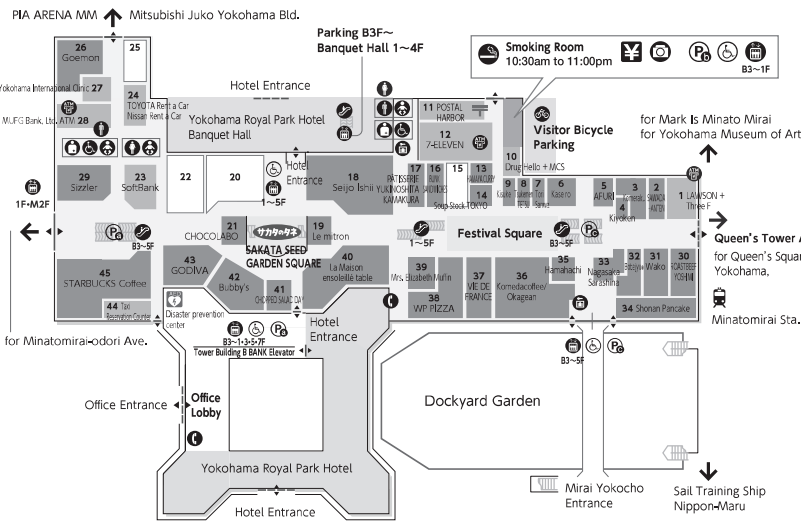

- Shop
- Service
- Cafe, Restaurant, Food

11	POSTAL HARBOR	Post office	045-222-5110
12	7-ELEVEN	Convenience store	045-222-5711
13	HAMAYA CURRY	Curry specialty store	045-264-8163
14	Soup Stock TOKYO	Dei!	045-224-6855
15	Coming Soon		
16	BUNK SANDWICHES	Sandwiches cafe	045-228-8167
17	PÂTISSERIE YUKINOSHITA KAMAKURA	Sweets	045-319-4800
18	Seijo Ishii	Super market	045-227-9744
19	Le mitron	Bakery	045-228-8078
20	Coming Soon		
21	CHOCOLABO	Chocolates, cookies, gelato & goods	045-507-8648
22	Coming Soon		
23	SoftBank	Mobile	045-264-9277
24	TOYOTA Rent a Car	Dim sum	045-651-0800
	Nissan Rent a Car	Rent a car	045-227-8523
25	Coming Soon		
26	Goemon	Spaghetti	045-222-5197
27	Yokohama International Clinic	General medicine	045-224-2111

28	MUFG Bank, Ltd. ATM	ATM	
29	Sizzler	American restaurant	045-222-5316
30	ROASTBEEF YOSHIMI	Western food & cafe	045-228-8008
31	Wako	Pork cutlet	045-222-5124
32	Boteju+	Okonomiyaki	045-222-5122
33	Nagasaka Sarashina	Buckwheat noodles	045-232-4578
34	Shonan Pancake	Pancake cafe & restaurant	045-222-7761
35	Sushi rolls & Chinese noodles	Hamahachi hand-rolled sushi & Chinese noodles	045-306-5367
36	Komedacoffee/Okagean	Coffee shop	045-777-5577
37	VIE DE FRANCE	Bakery cafe	045-222-5116
38	WP PIZZA	Pizza, salad & sandwiches	045-228-9396
39	Mrs. Elizabeth Muffin	Muffins	045-222-5115
40	La Maison ensoleillé table	Cafe & restaurant	045-226-5839
41	CHOPPED SALAD DAY	Chopped salad	045-305-6579
42	Bubby's	American cafe & restaurant	045-681-0306
43	GODIVA	Chocolates	045-222-5168
44	Taxi Reservation Counter	Taxi reservation	045-224-1234
45	STARBUCKS Coffee	Coffee store	045-225-0317

1F

1	LAWSON + Three F	Convenience store	045-222-5130
2	SAWADA HANTEN	Chinese cuisine	045-264-6606
3	Komeraku	Create bowl of rice & soup	045-640-5088
4	Kiyoken	Chinese boxed lunches	045-222-5172
5	AFURI	Ramen	045-307-0787
6	Kaseiro	Dim sum	045-222-5132
7	Tori Sanwa	Cock food	045-263-8180
8	Tsukemen TETSU	Noodle	045-670-7877
9	Kisuke	Beef tongue barbecue house	045-228-7835
10	Drug Hello + MCS	Drug store	045-222-5140