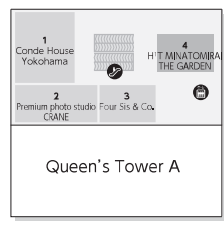

Queen's Tower A

4F

- | | | | |
|---|-----------------|---------------|--------------|
| 1 | H'T Minatomirai | Shared office | 0120-836-039 |
|---|-----------------|---------------|--------------|

3F

- | | | | |
|---|----------------------------|---------------------------------|--------------|
| 1 | Conde House Yokohama | Furniture | 045-682-5588 |
| 2 | Premium photo studio CRANE | Furisode (Rental & photography) | 045-224-5866 |
| 3 | Four Sis & Co. | Rental wedding dresses | 045-680-0300 |
| 4 | H'T MINATOMIRAI THE GARDEN | Shared office | 0120-836-039 |