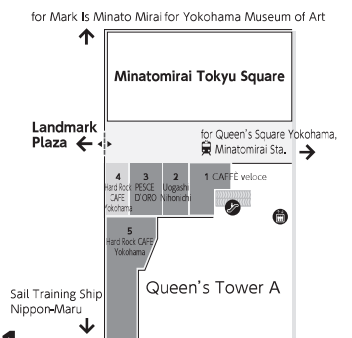

Queen's Tower A

4F

- | | | | |
|---|-----------------|---------------|--------------|
| 1 | H'T Minatomirai | Shared office | 0120-836-039 |
|---|-----------------|---------------|--------------|

3F

- | | | | |
|---|----------------------------|---------------------------------|--------------|
| 1 | Conde House Yokohama | Furniture | 045-682-5588 |
| 2 | Premium photo studio CRANE | Furisode (Rental & photography) | 045-224-5866 |
| 3 | Four Sis & Co. | Rental wedding dresses | 045-680-0300 |
| 4 | H'T MINATOMIRAI THE GARDEN | Shared office | 0120-836-039 |

2F

- | | | | |
|---|----------------------|-------------------------------------|--------------|
| 1 | Cruise Planet | Cruises & overseas/domestic travels | 045-224-8050 |
| 2 | Doctor Belee Queen's | Men's fashion | 045-682-5605 |
| 3 | NEEL | Wristwatch | 045-264-4371 |
| 4 | minato coffee | Coffee stand | 045-682-5501 |
| 5 | Eggs 'n Things | Hawaiian casual restaurant | 045-211-4511 |