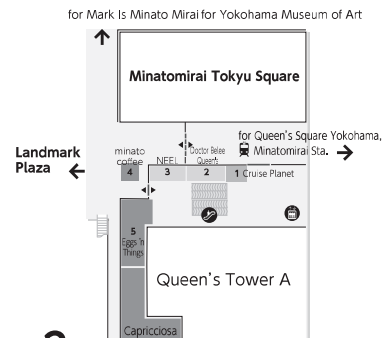

Queen's Tower A

4F

- | | | | |
|---|-----------------|---------------|--------------|
| 1 | H'T Minatomirai | Shared office | 0120-836-039 |
|---|-----------------|---------------|--------------|

3F

- | | | | |
|---|----------------------------|---------------------------------|--------------|
| 1 | Conde House Yokohama | Furniture | 045-682-5588 |
| 2 | Premium photo studio CRANE | Furisode (Rental & photography) | 045-224-5866 |
| 3 | Four Sis & Co. | Rental wedding dresses | 045-680-0300 |
| 4 | H'T MINATOMIRAI THE GARDEN | Shared office | 0120-836-039 |

2F

- | | | | |
|---|----------------------|-------------------------------------|--------------|
| 1 | Cruise Planet | Cruises & overseas/domestic travels | 045-224-8050 |
| 2 | Doctor Belee Queen's | Men's fashion | 045-682-5605 |
| 3 | NEEL | Wristwatch | 045-264-4371 |
| 4 | minato coffee | Coffee stand | 045-682-5501 |
| 5 | Eggs 'n Things | Hawaiian casual restaurant | 045-211-4511 |