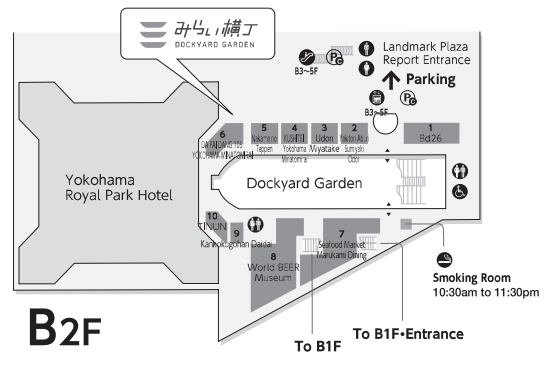

B2F

1	Bd26	Italian	045-222-5670
2	Yakitori Aburi Sumiyaki Odori	Charcoal flame grill, yakitori & chicken specialties	045-650-1261
3	Udon Miyatake	Udon izakaya	045-227-6200
4	KUSHITEI Yokohama Minatomirai	Deep fried skewers	045-319-4824
5	Nakame no Teppen	Robata	045-319-6625
6	DA PAI DANG 105 YOKOHAMA MINATOMIRAI	Taiwan street foods	045-232-4850
7	Seafood Market Marukami Dining	Kaisen shokudou & youshoku	045-263-9303
8	World BEER Museum	World beer bar & restaurant	045-664-2988
9	Kankokugohan Daidai	Korean foods	045-227-8577
10	TINUN	Thailand foods	045-228-7407

みずの橋 Mirai Yokocho
DOCKYARD GARDEN
[Business hours 11:00am to 11:00pm]
* Some business hours differ]

B1F

1	Dragon Kalbi	BBQ restaurant	045-222-5529
2	Hakata Motsu-nabe OYAMA	Beef organ meat hotpot	045-228-8488

Queen's Tower A

4F

1	H'T Minatomirai	Shared office	0120-836-039

3F

1	Conde House Yokohama	Furniture	045-682-5588
2	Premium photo studio CRANE	Furisode (Rental & photography)	045-224-5866
3	Four Sis & Co.	Rental wedding dresses	045-680-0300
4	H'T MINATOMIRAI THE GARDEN	Shared office	0120-836-039